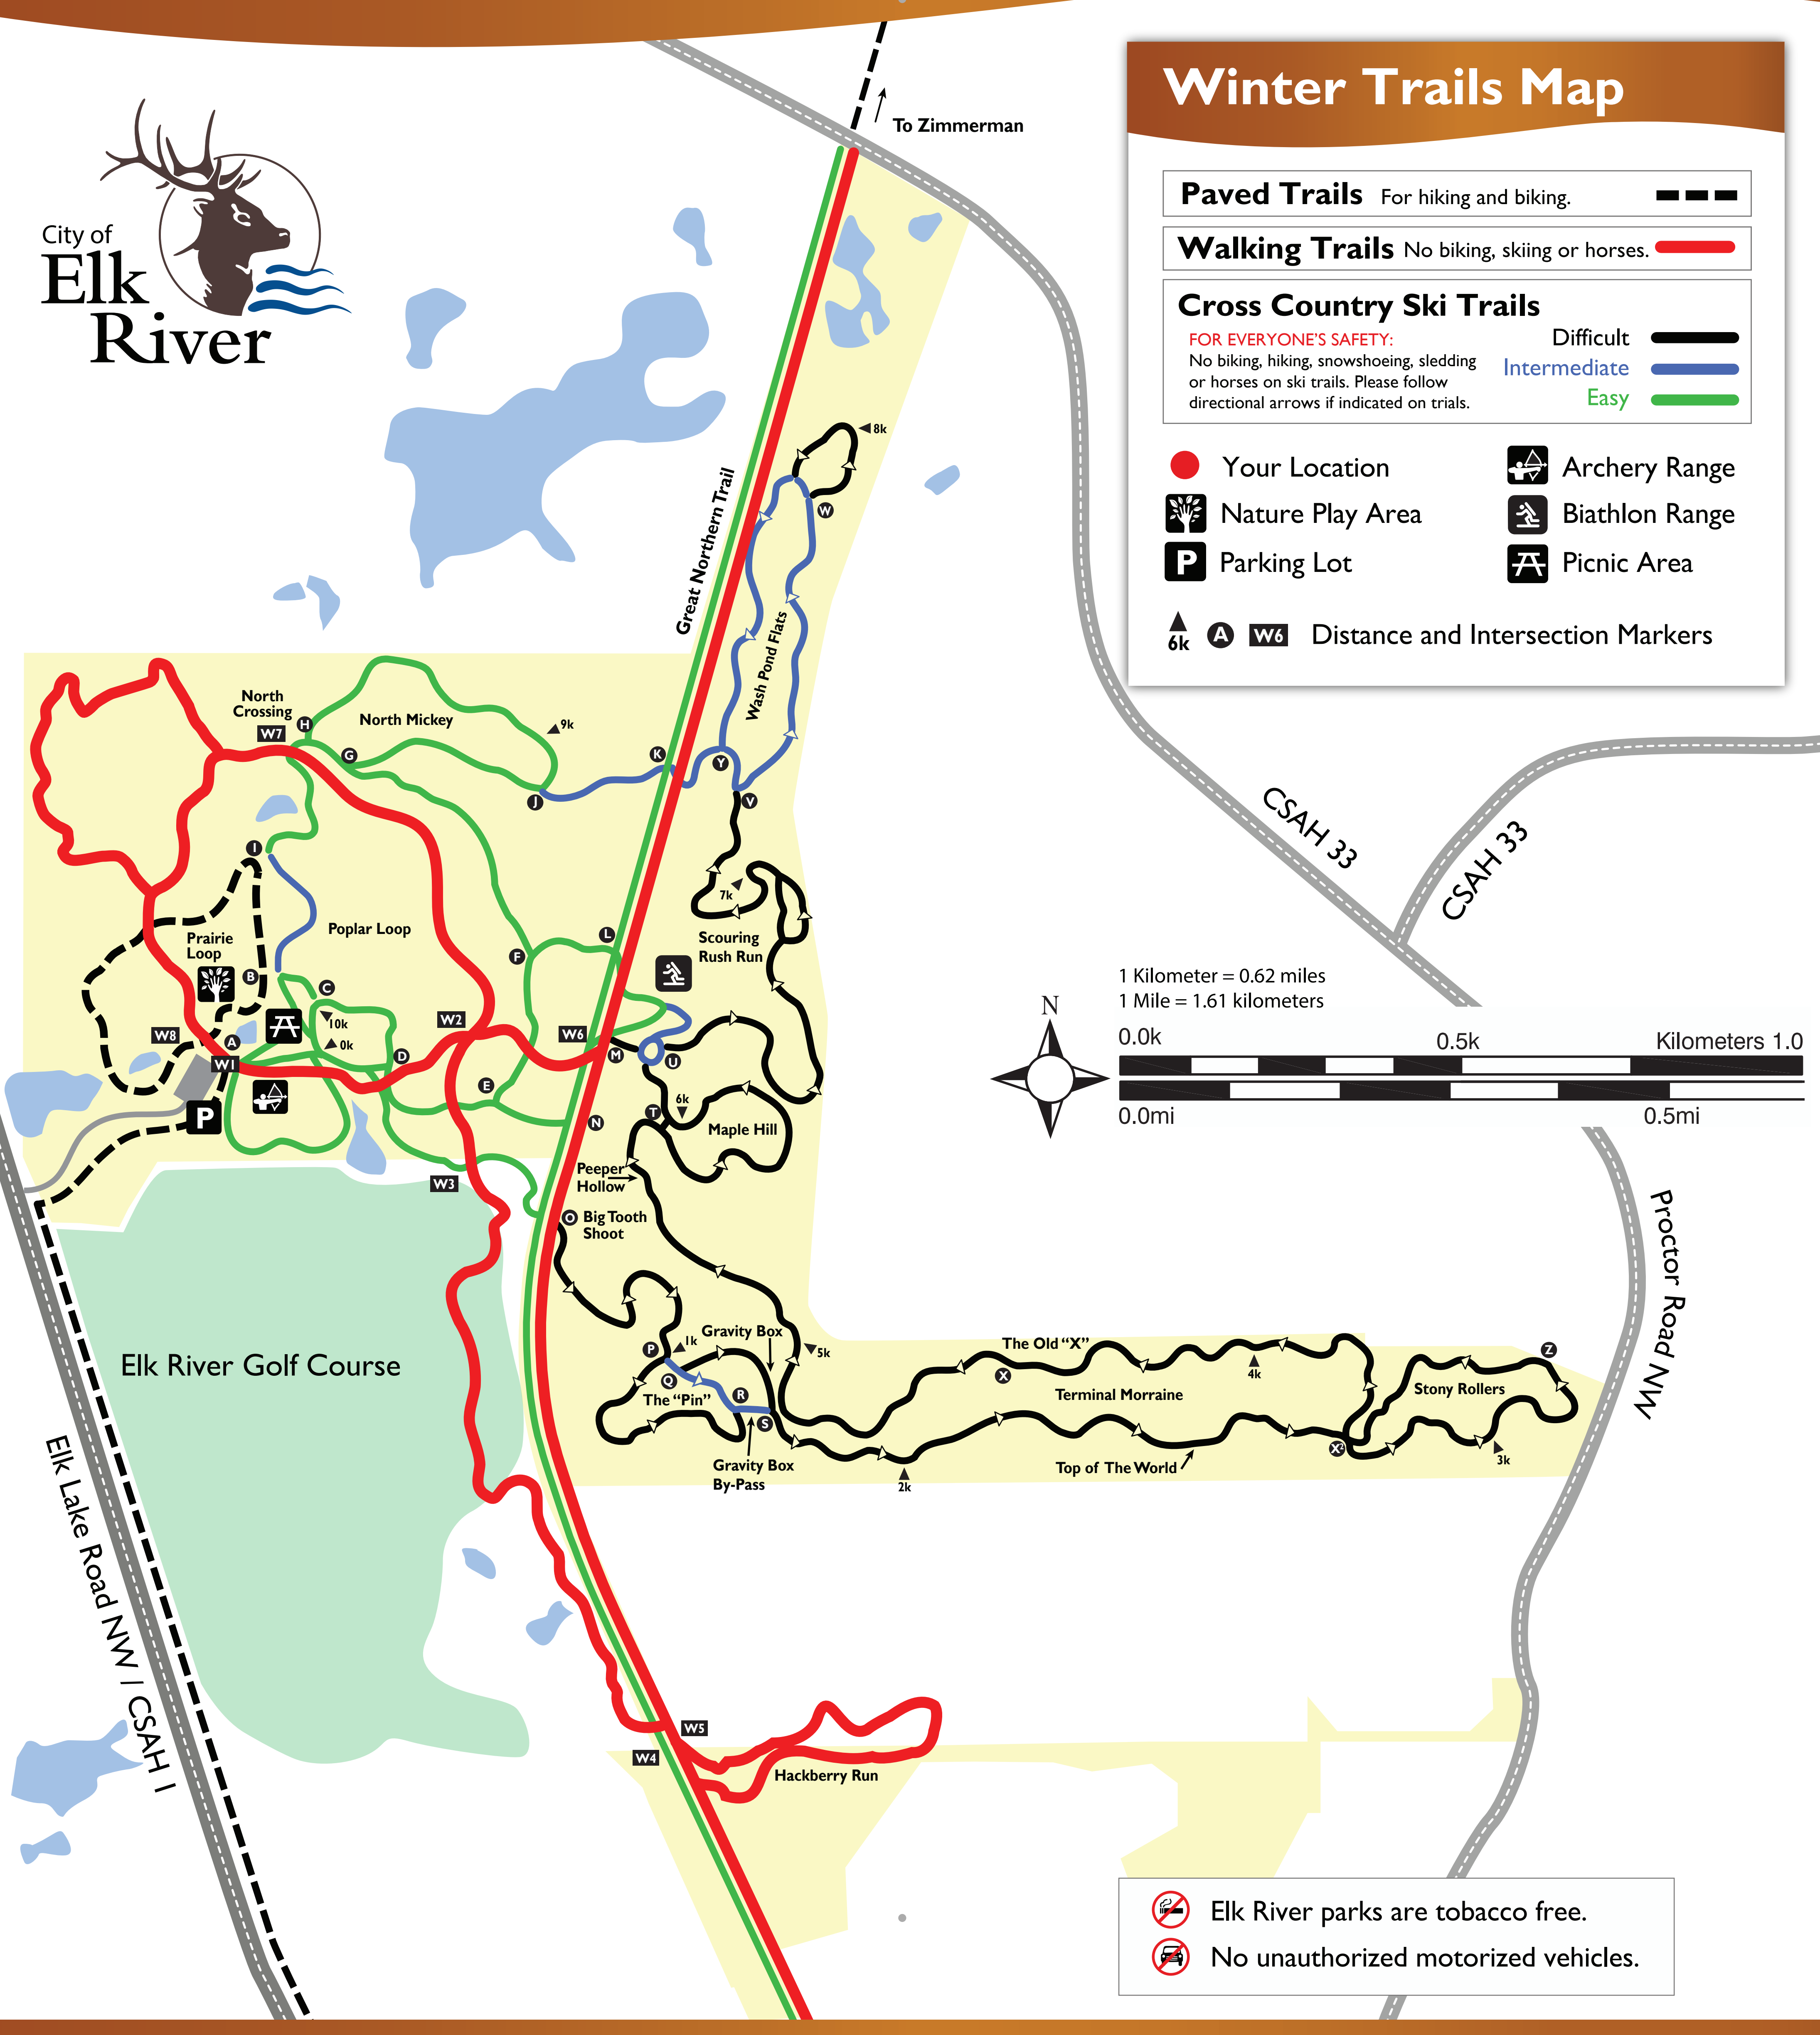

Woodland Trails Regional Park

Winter Trails Map

Paved Trails For hiking and biking.

Walking Trails No biking, skiing or horses.

Cross Country Ski Trails
FOR EVERYONE'S SAFETY: No biking, hiking, snowshoeing, sledding or horses on ski trails. Please follow directional arrows if indicated on trails.
 Difficult
 Intermediate
 Easy

- Your Location
- Archery Range
- Nature Play Area
- Biathlon Range
- Parking Lot
- Picnic Area
- Distance and Intersection Markers

- Elk River parks are tobacco free.
- No unauthorized motorized vehicles.